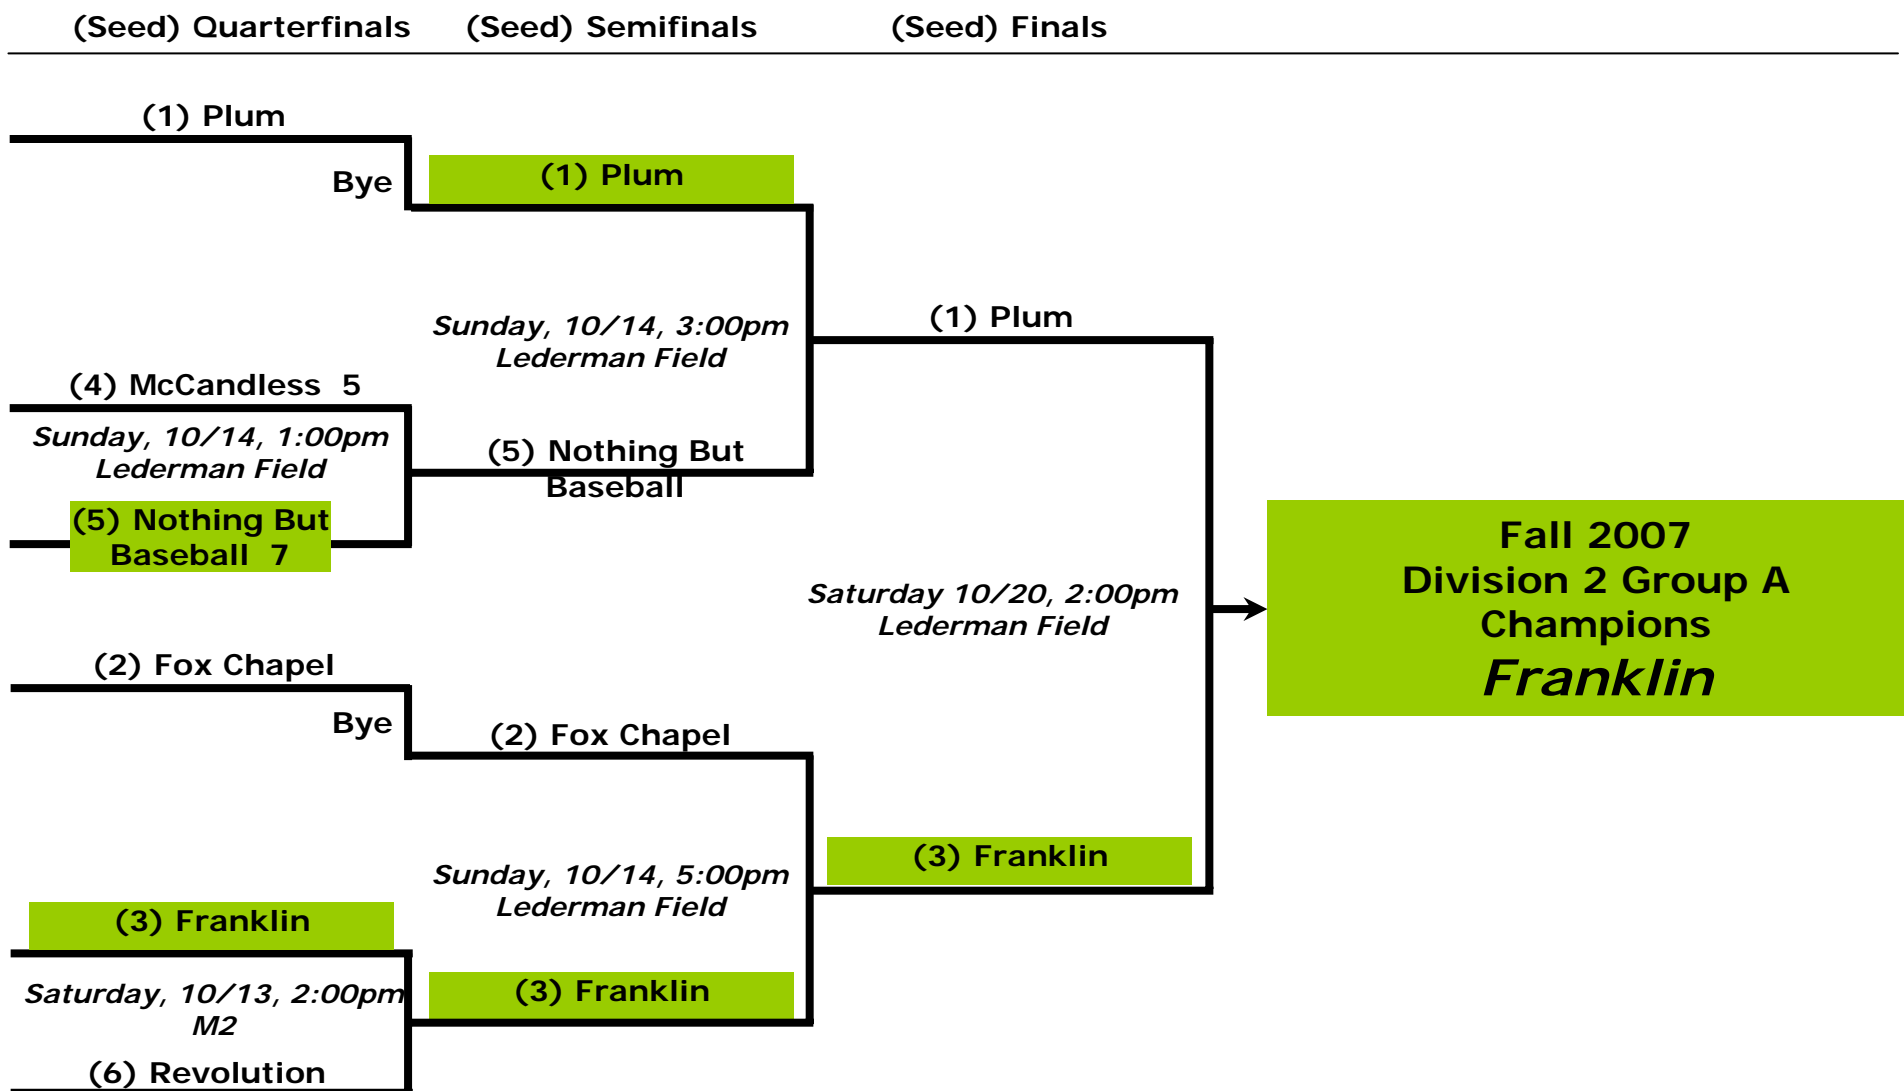

Fall 2007, Division 2 Group A Playoffs

Page Last updated: 10/22/2007 2:02 PM

All match-ups are single elimination. All games are 7 innings. The higher seed will be the home team in all games.

** Rescheduled from previously posted date/time.