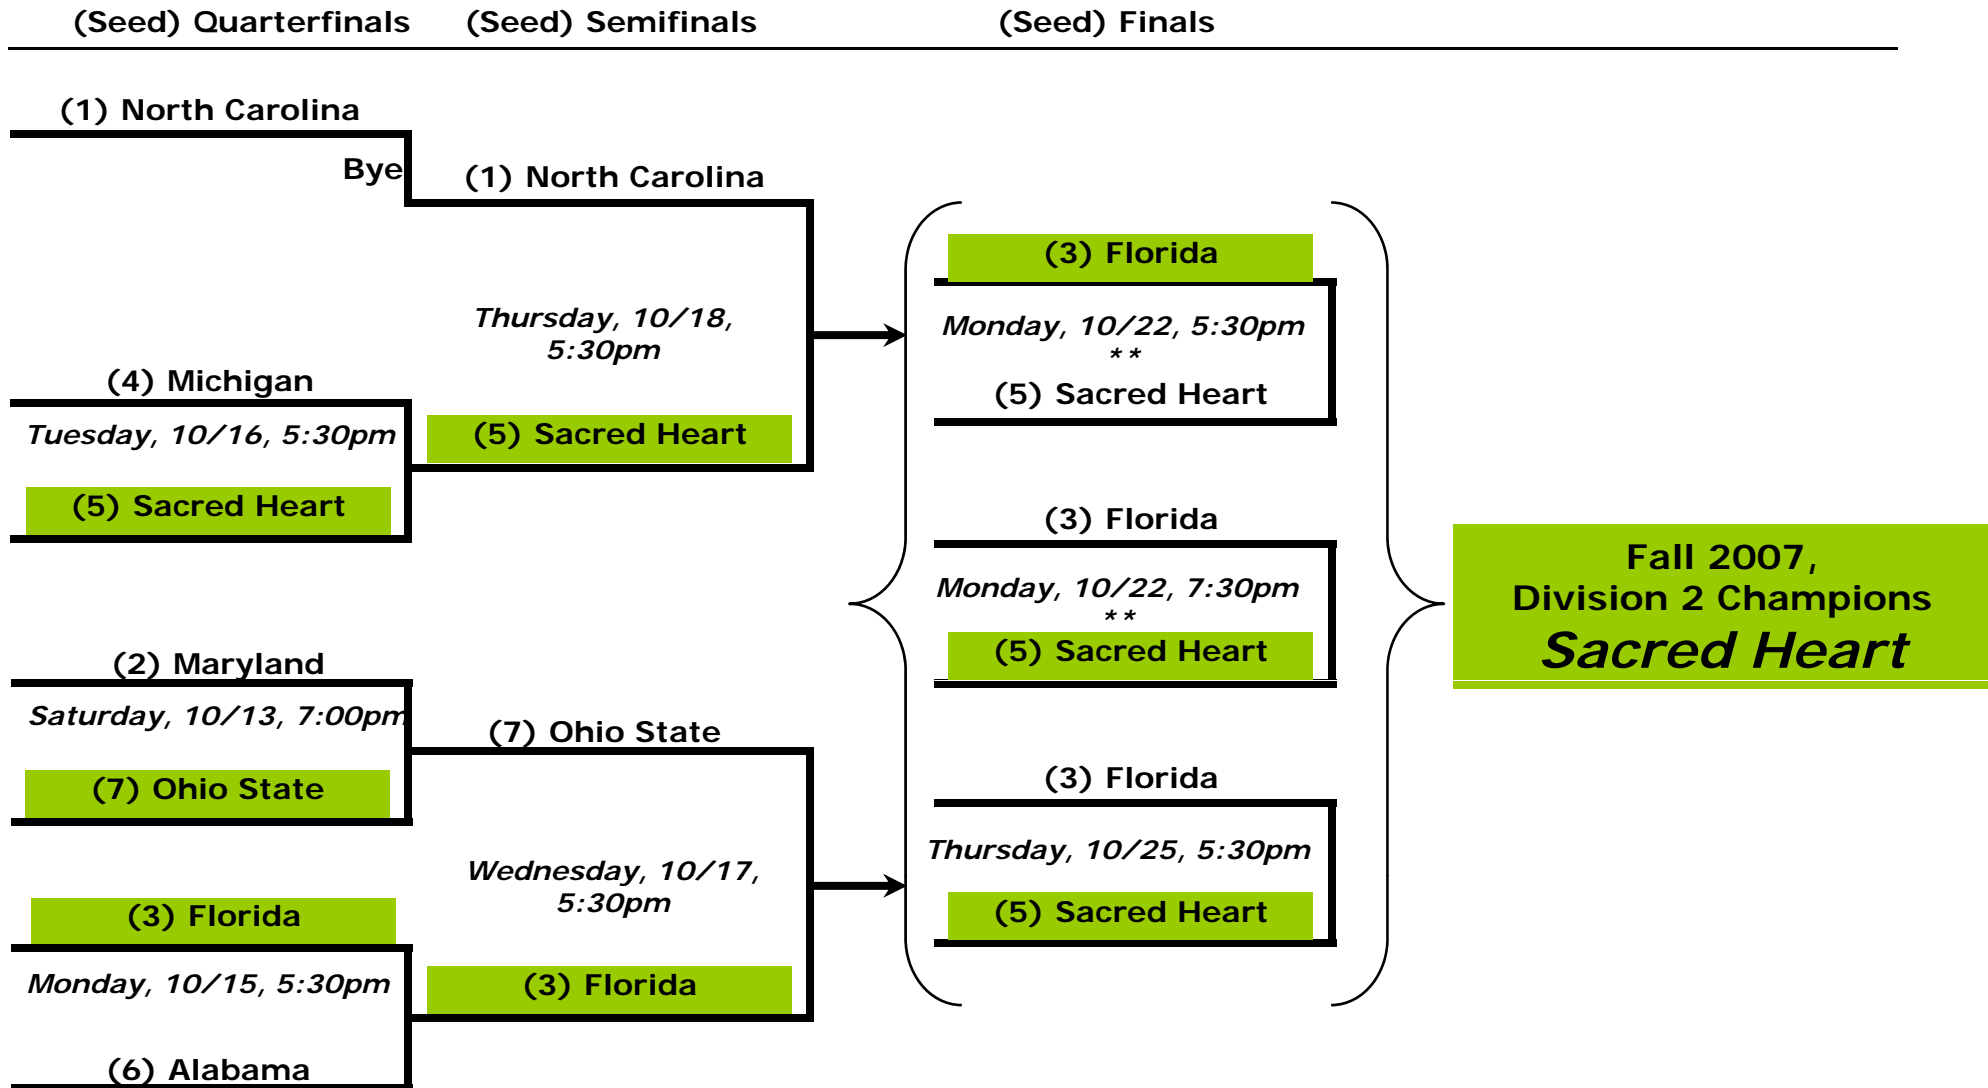

Fall 2007, Division 2 Playoffs

Page Last updated: 10/27/2007 3:39 PM

All games will be played at **Lederman Field**. The finals will be best 2 of 3 games; all other match-ups are single elimination. All games are 6 innings. The higher seed will be the home team in all games except game 2 of the finals.

** Rescheduled from previously posted date/time.