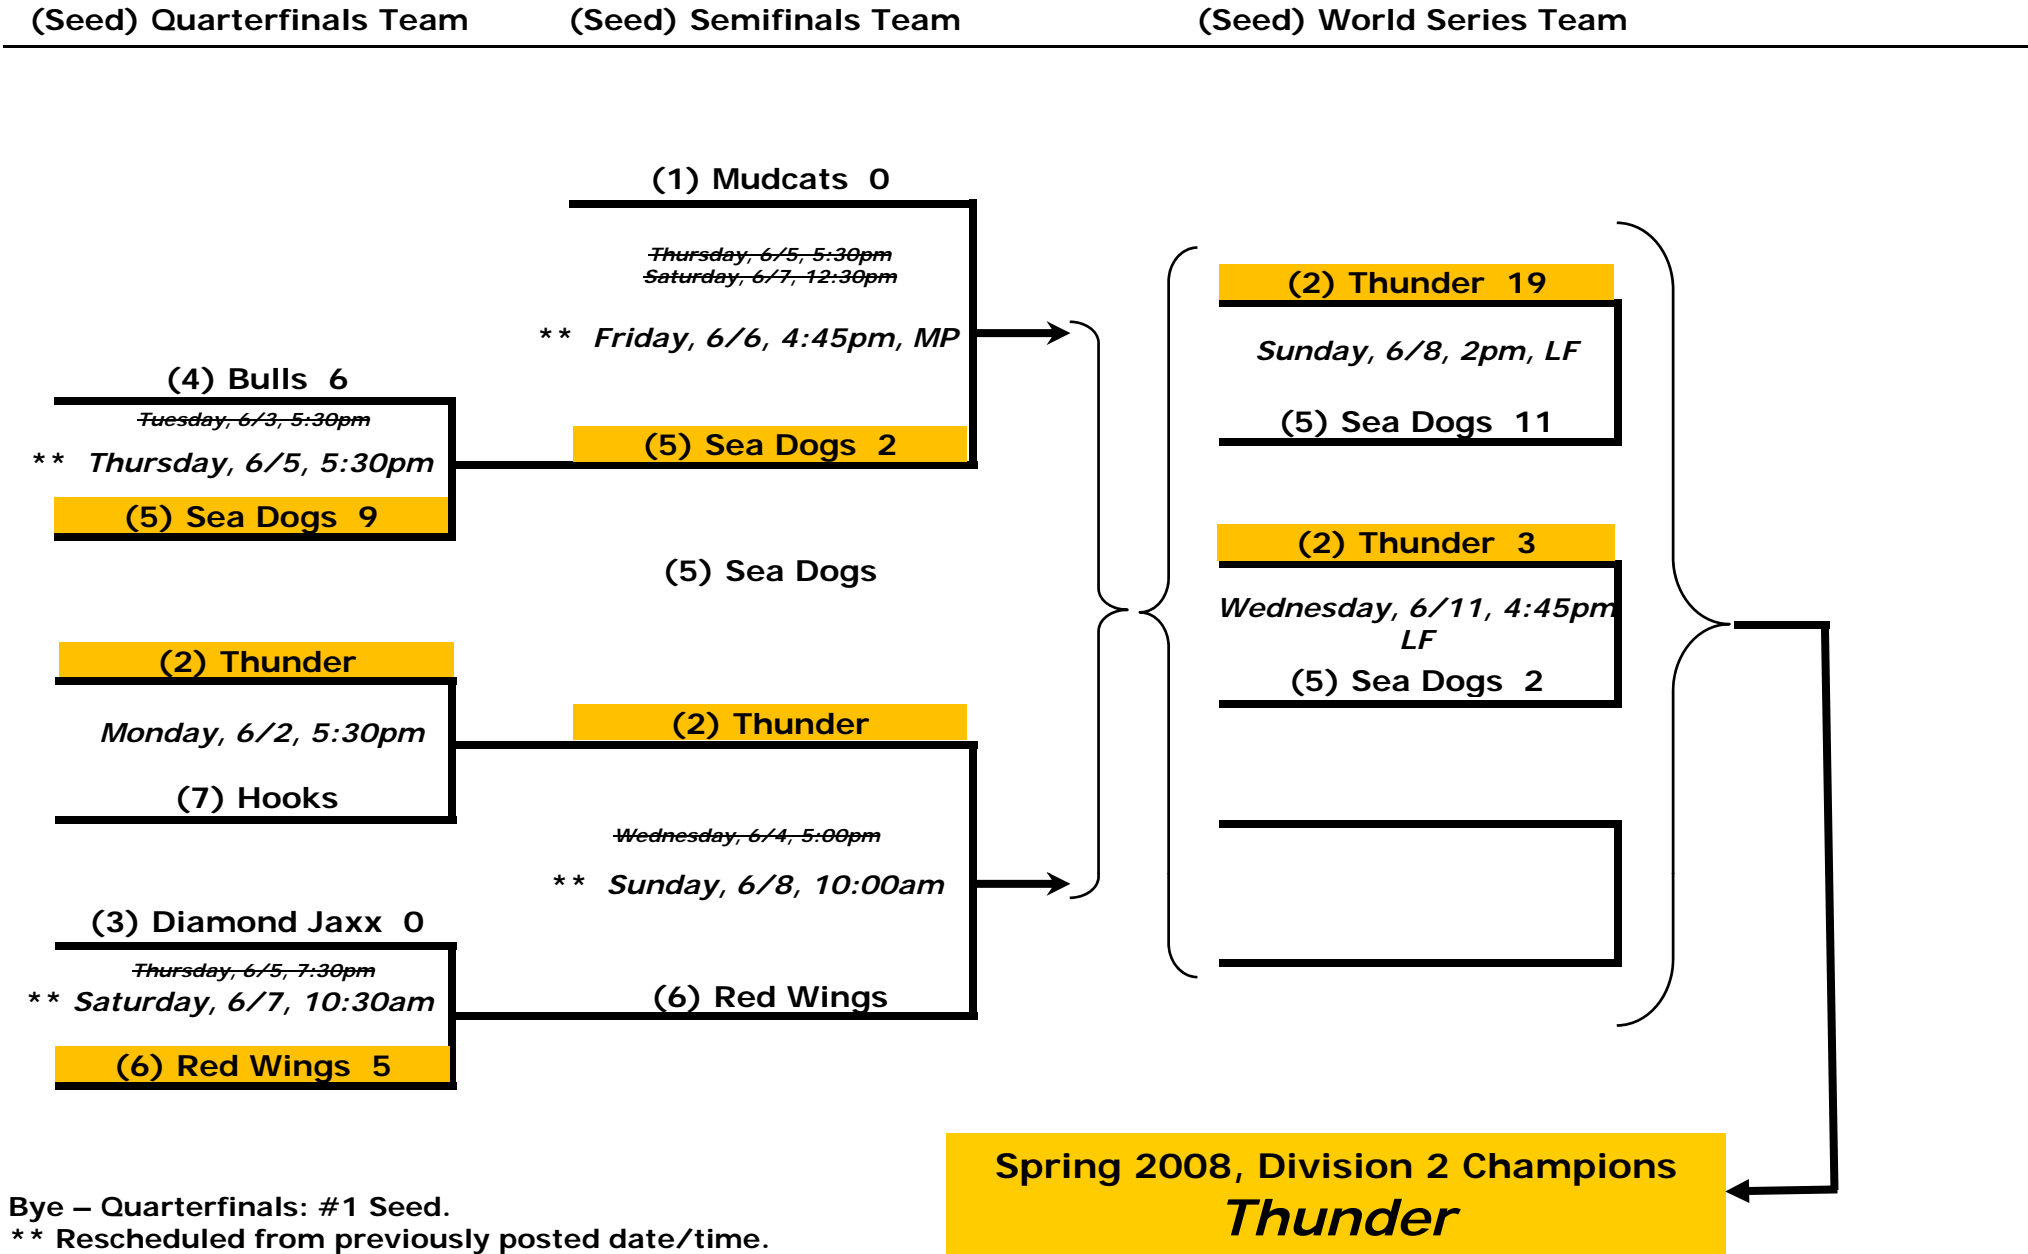

Spring 2008, Division 2 Playoffs

Page Last updated: 6/12/2008 5:33 AM

All games will be played at **Lederman Field** or **Mellon Park**. The finals will be best 2 of 3 games; all other match-ups are single elimination. All games are 6 innings. The higher seed (i.e., the lower number!) will be the home team in all games except game 2 of the finals.

Bye – Quarterfinals: #1 Seed.

** Rescheduled from previously posted date/time.