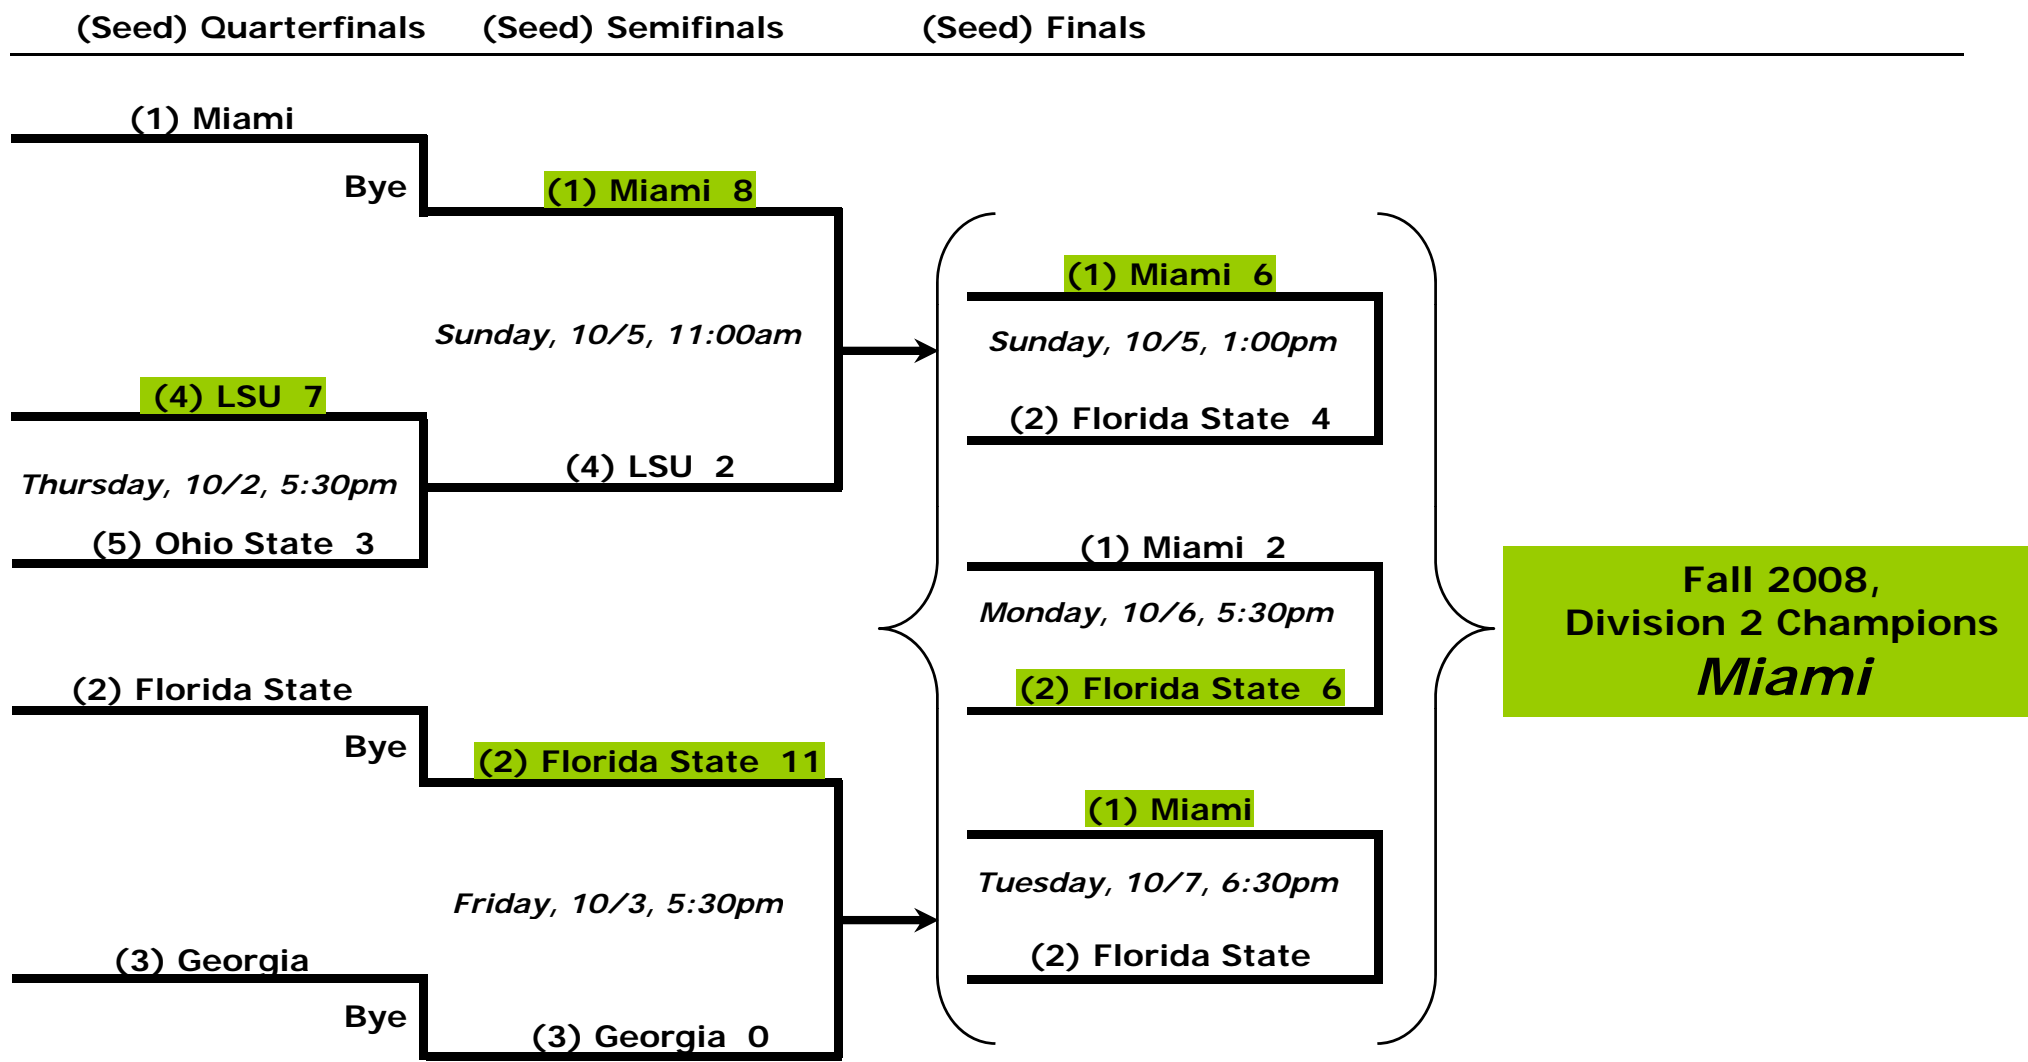

# Fall 2008, Division 2 Playoffs

Page Last updated: 10/10/2008 4:48 AM

All games will be played at **Lederman Field**. The finals will be best 2 of 3 games; all other match-ups are single elimination. All games are 6 innings. The higher seed will be the home team in all games except game 2 of the finals.

**Fall 2008,  
 Division 2 Champions  
*Miami***

\*\* Rescheduled from previously posted date/time.