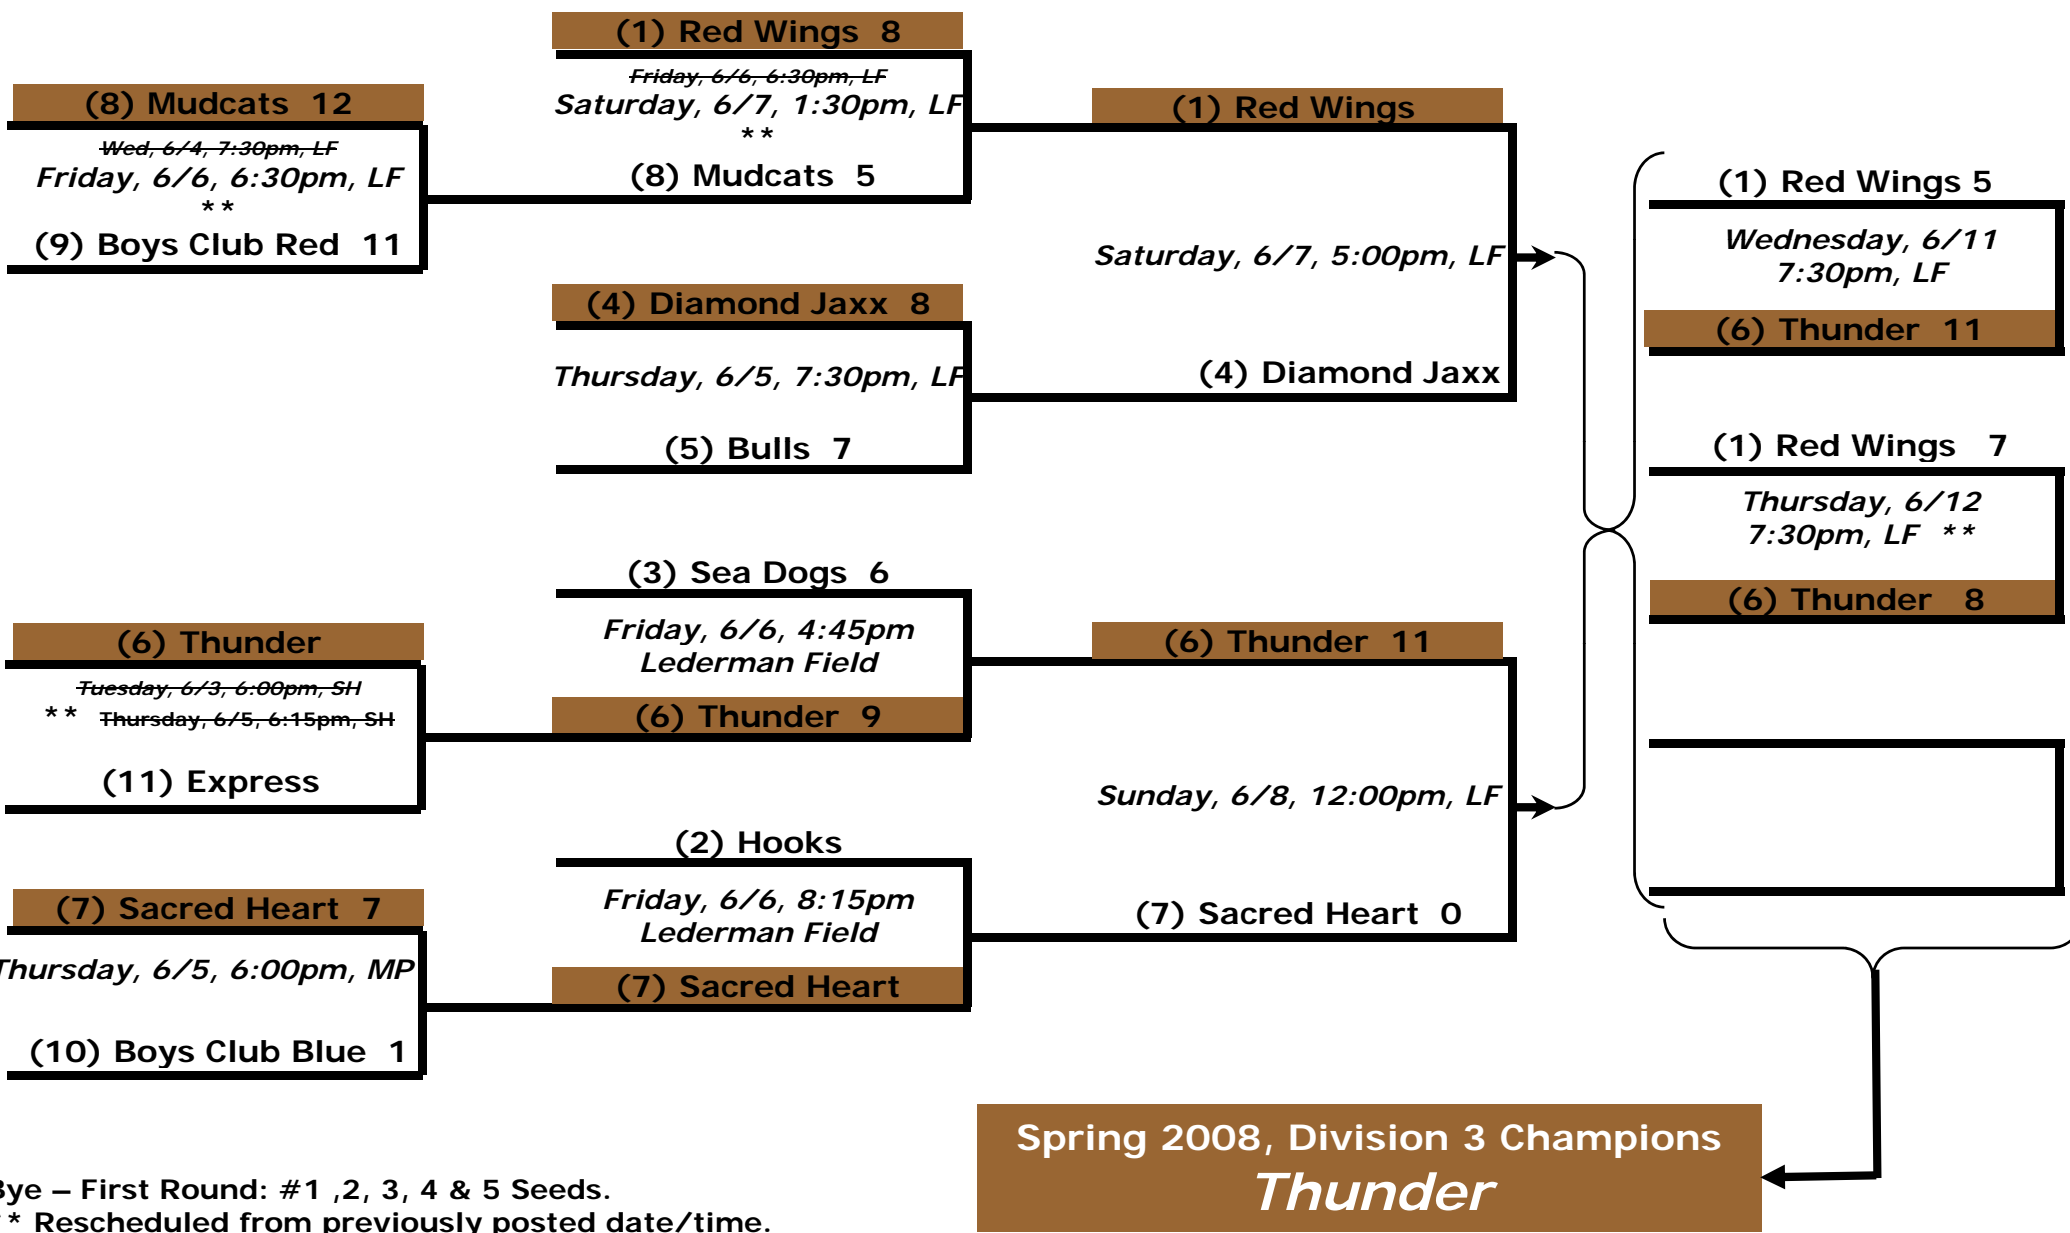

Spring 2008, Division 3 Playoffs

Page Last updated: 6/13/2008 5:55 AM.

Games will be played at **LF**, **MP** and/or **SH**.
 The finals will be best 2 of 3 games; all other match-ups are single elimination. All games are 6 innings. The higher seed (i.e., the lower number!) will be the home team in all games except game 2 of the finals.

(Seed) First Round Team (Seed) Quarterfinals Team (Seed) Semifinals Team (Seed) World Series Team

Bye – First Round: #1 ,2, 3, 4 & 5 Seeds.
 ** Rescheduled from previously posted date/time.