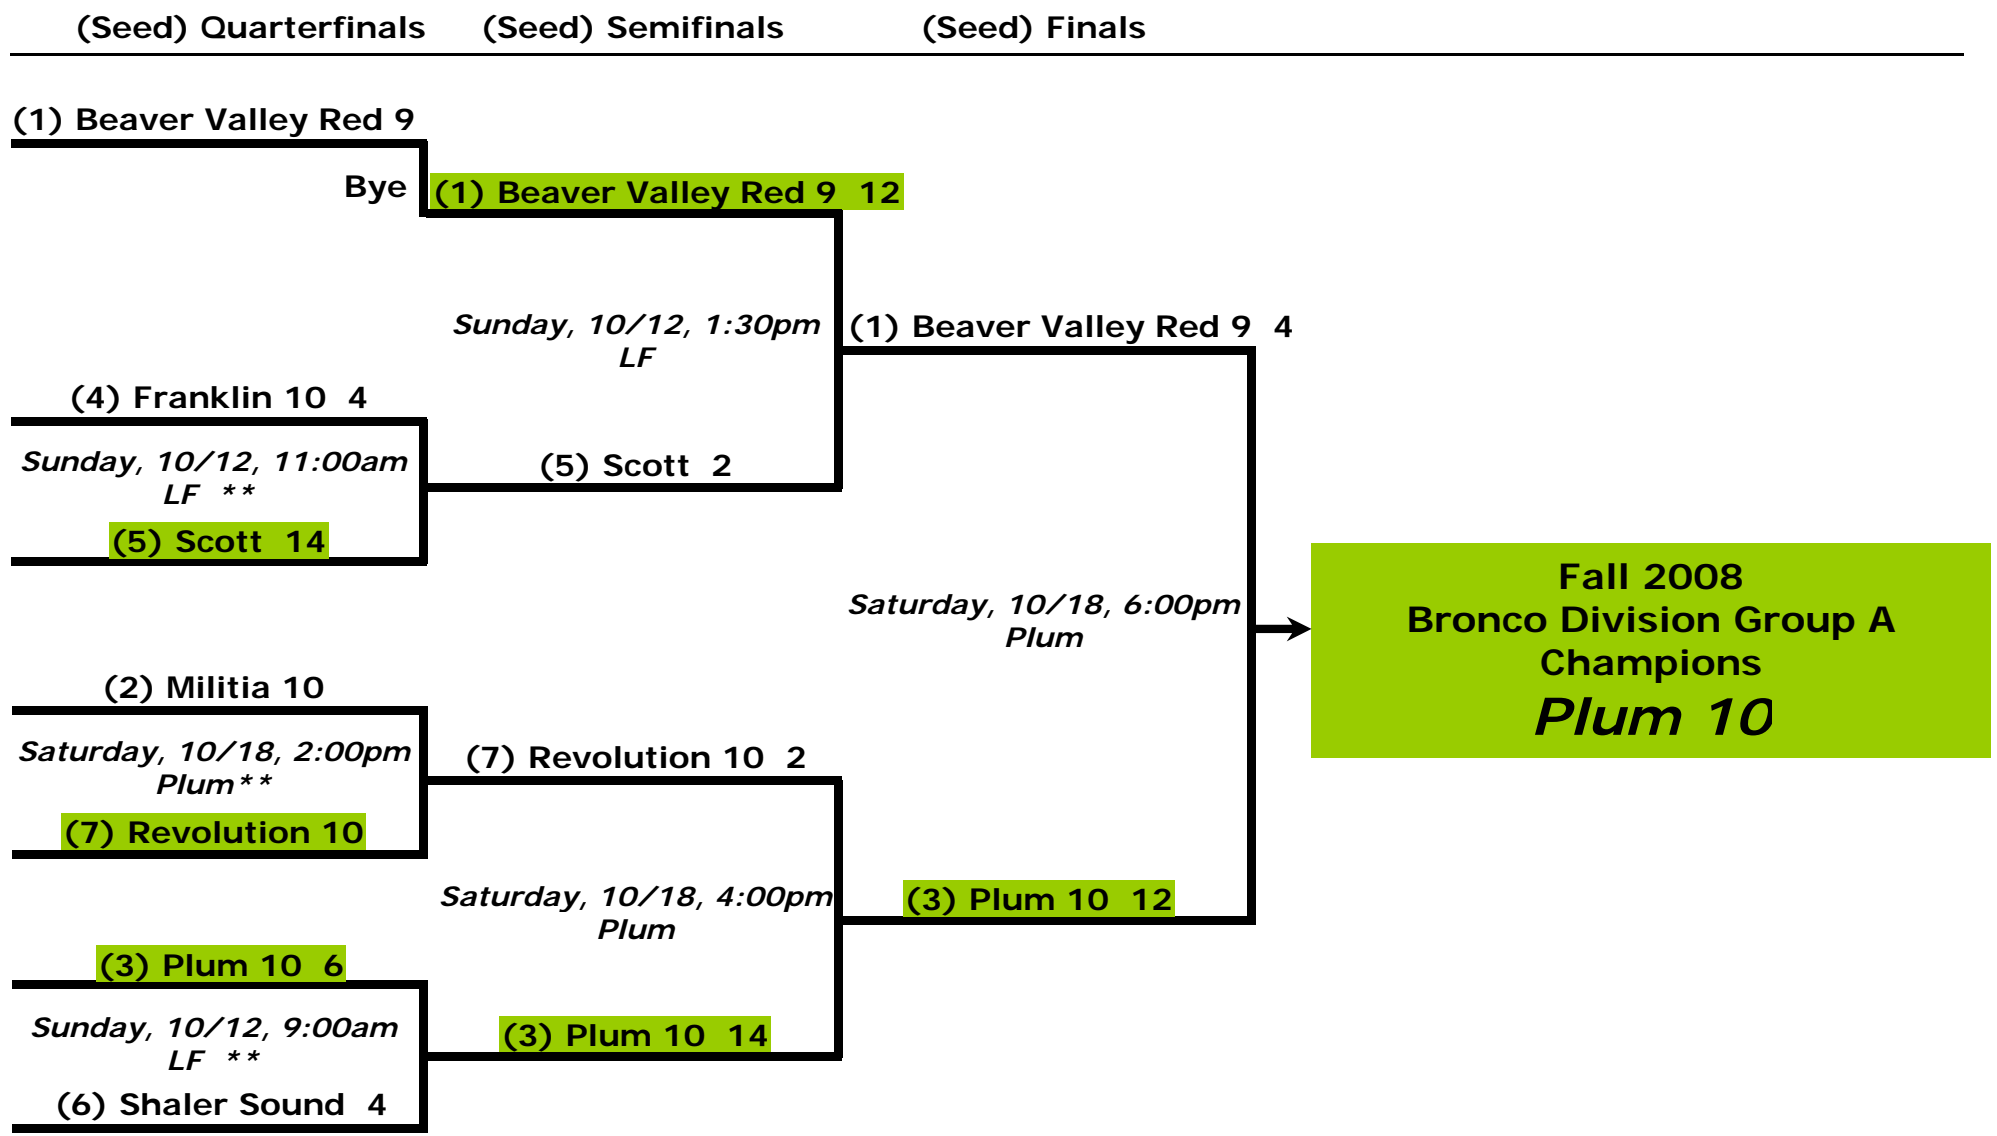

# Fall 2008, Bronco Group A Division Playoffs

Page Last updated: 10/19/2008 7:30 AM

All match-ups are single elimination. All games are 7 innings. The higher seed will be the home team in all games.

\*\* Rescheduled from previously posted date/time.