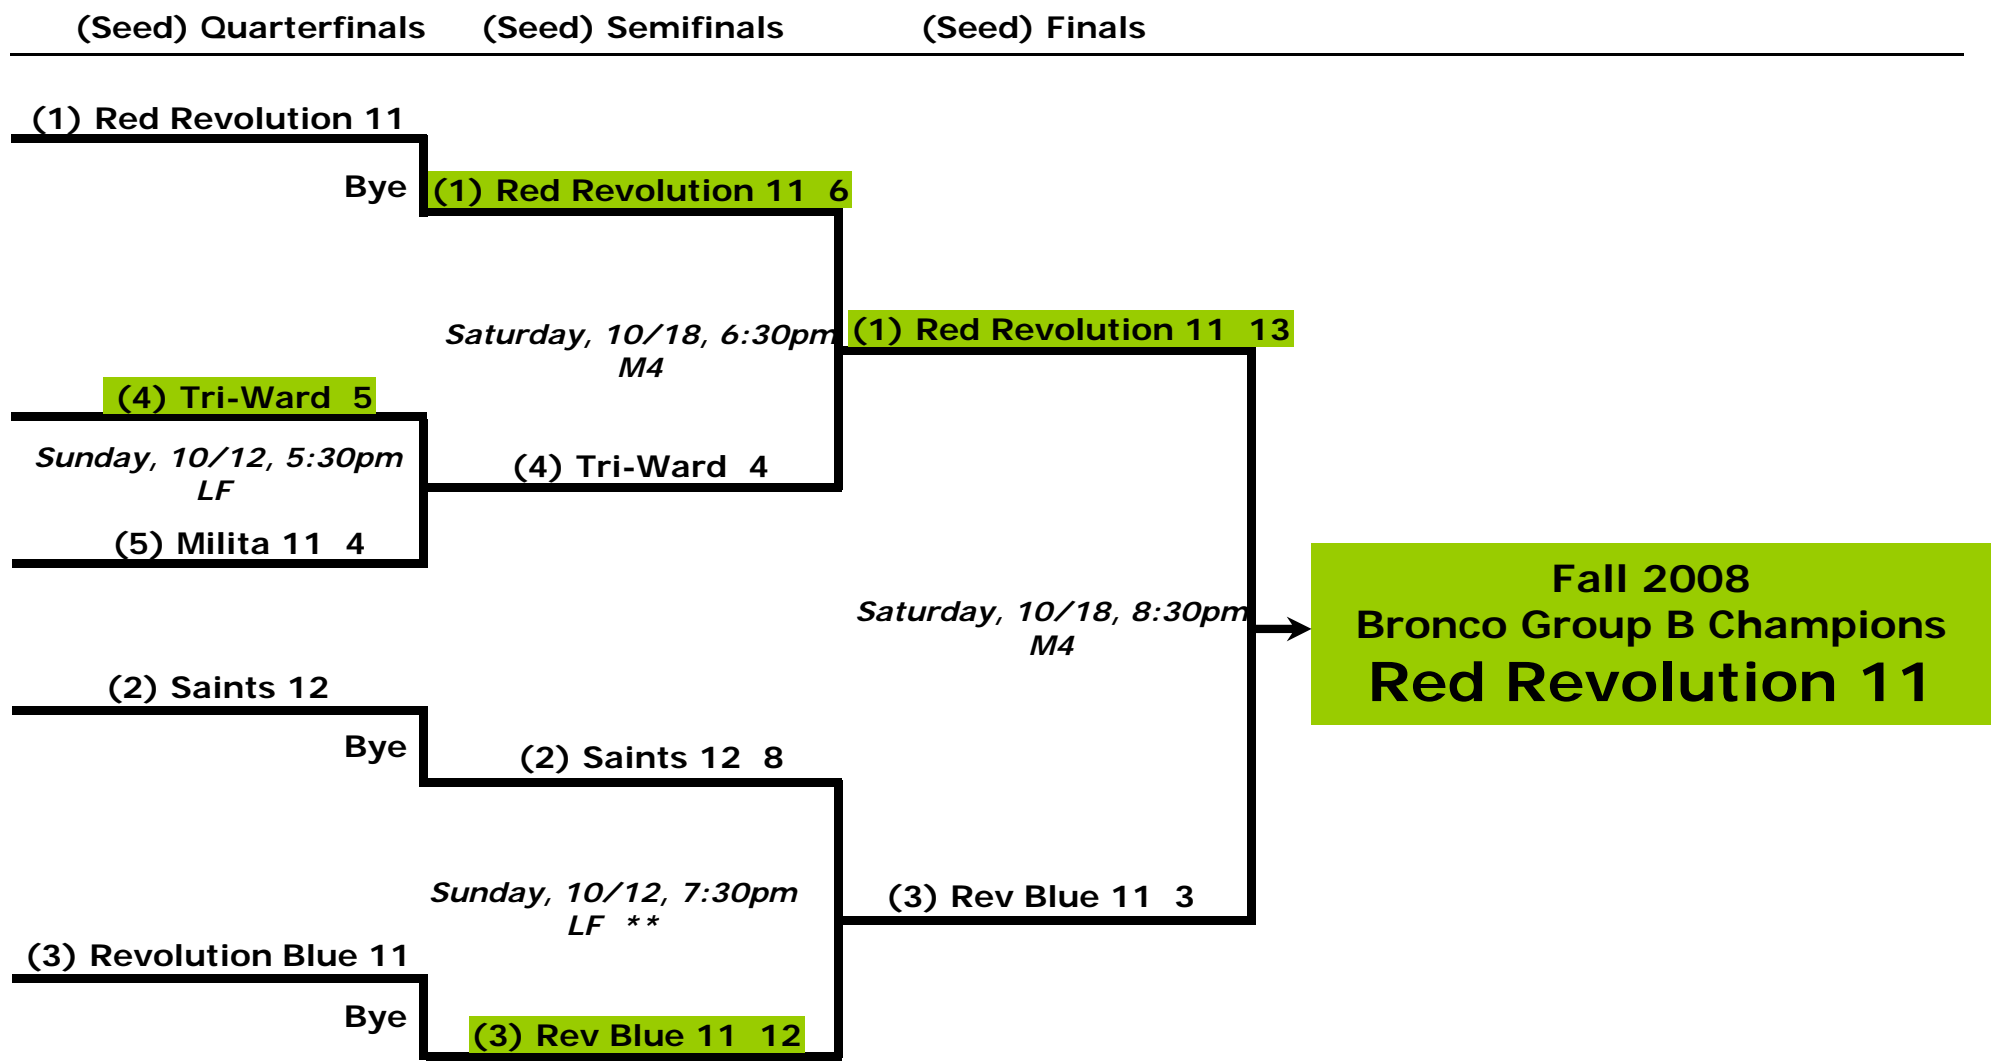

Fall 2008, Bronco Group B Playoffs

Page Last updated: 10/19/2008 10:17 AM

All match-ups are single elimination. All games are 7 innings. The higher seed will be the home team in all games.

** Rescheduled from previously posted date/time.