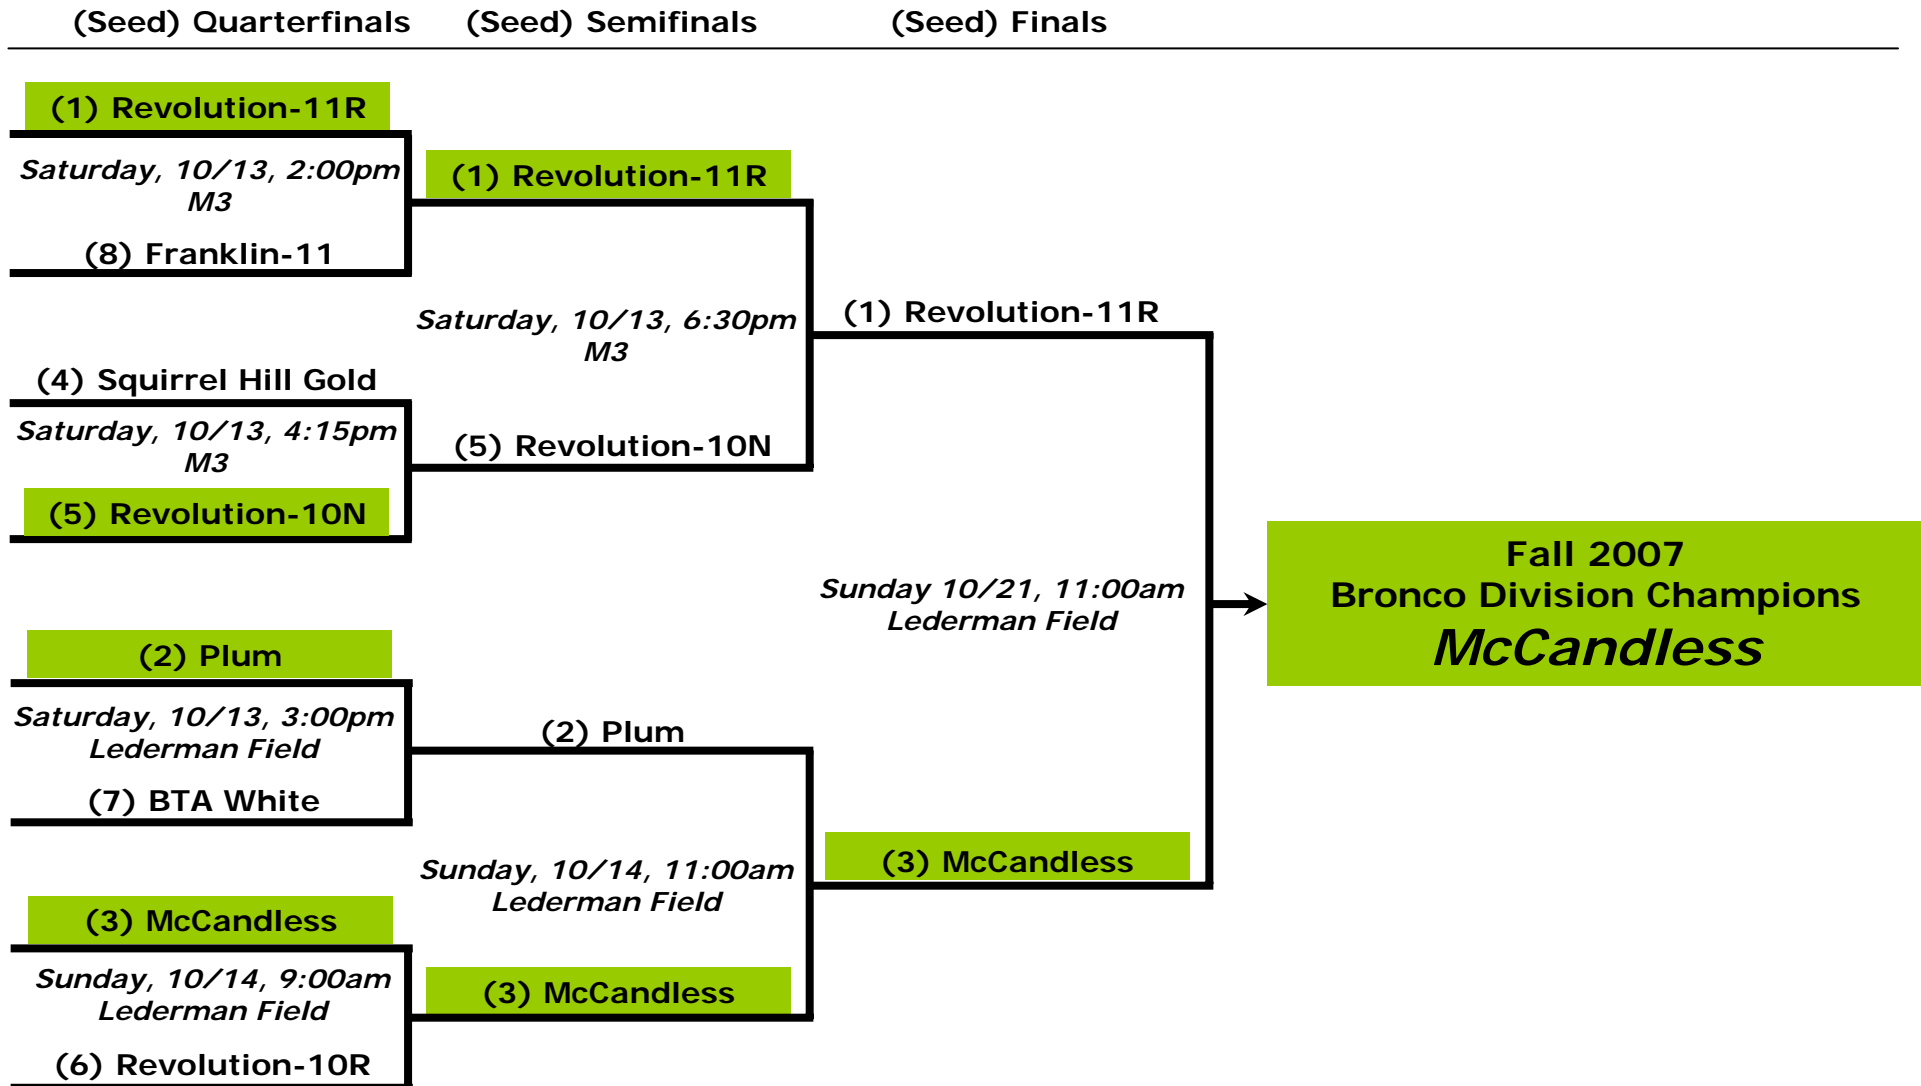

# Fall 2007, Bronco Division Playoffs

Page Last updated: 10/22/2007 2:02 PM

All match-ups are single elimination. All games are 7 innings. The higher seed will be the home team in all games.

\*\* Rescheduled from previously posted date/time.