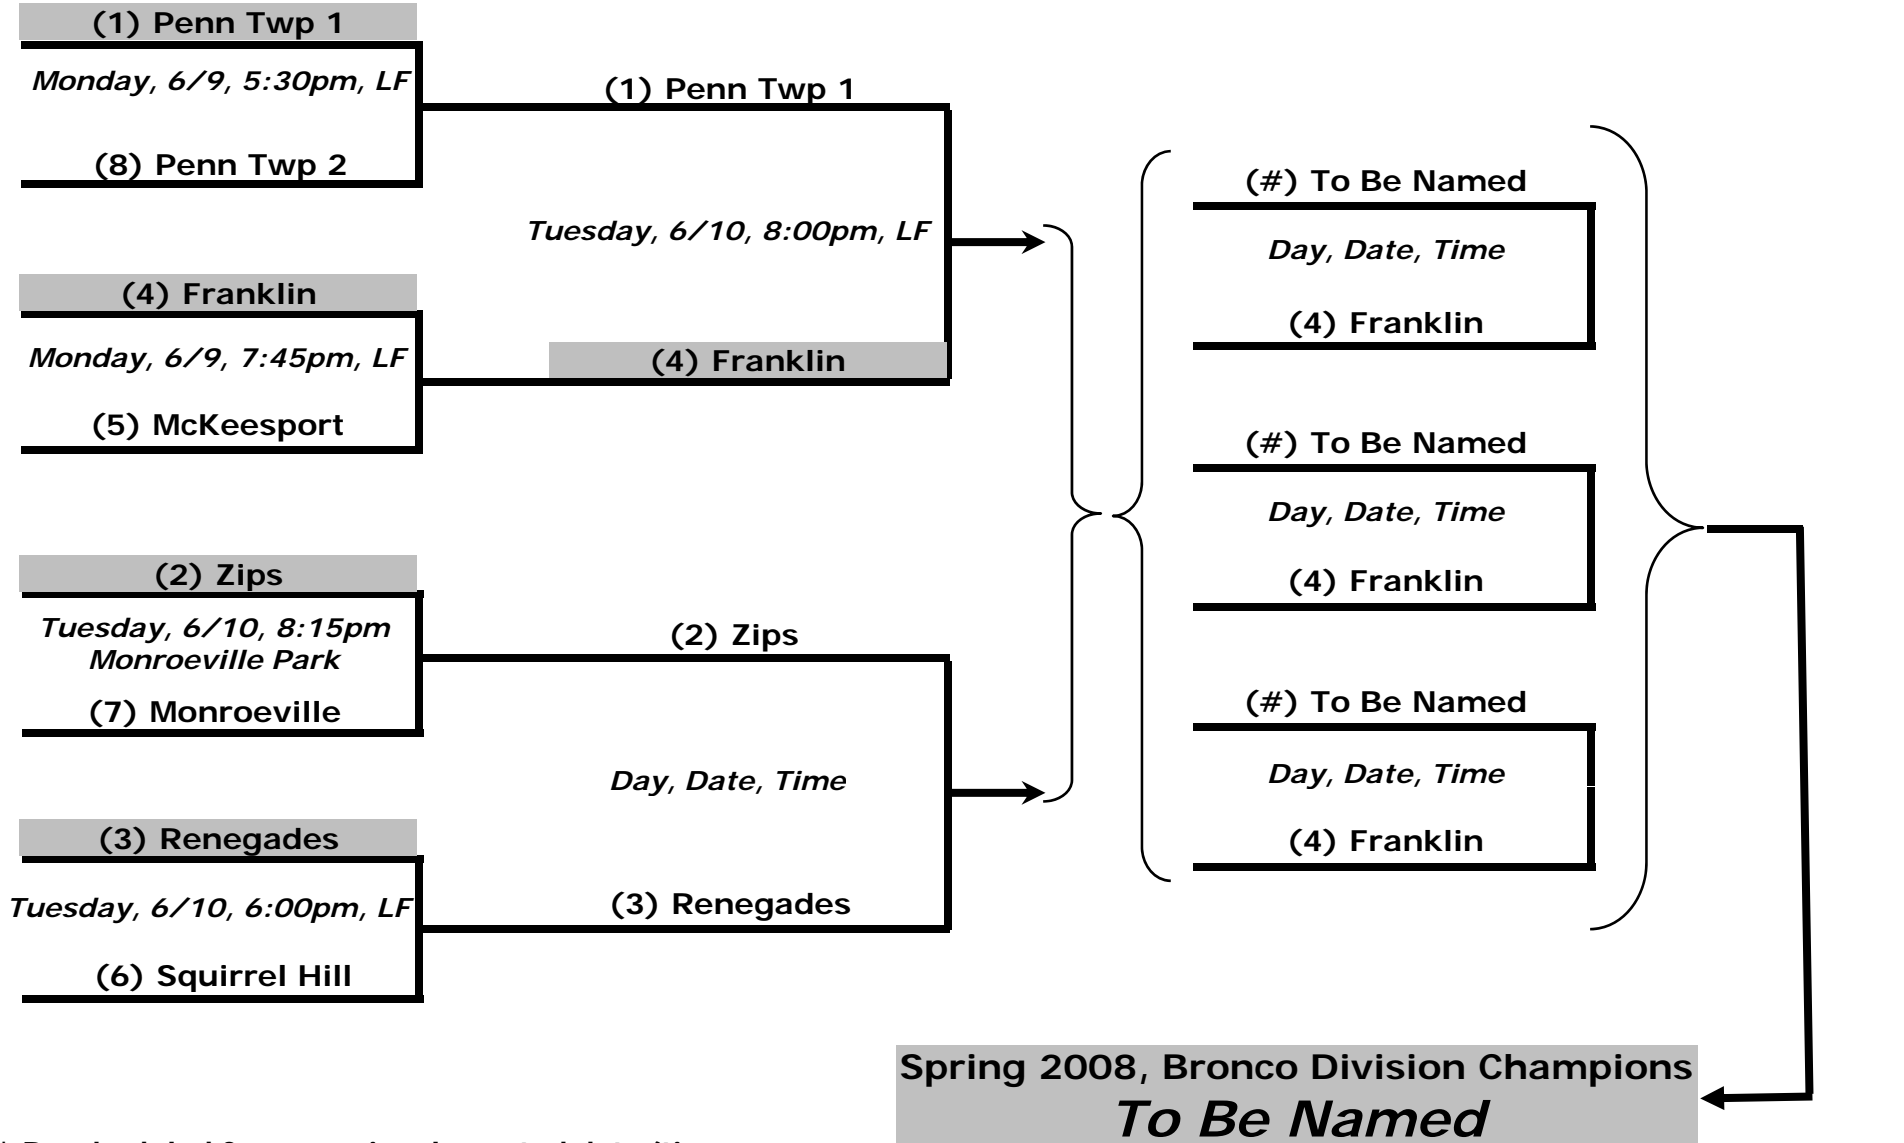

Spring 2008, Bronco Division Playoffs

Page Last updated: 6/11/2008 9:59 AM

All games will be played at **local fields**, especially **Lederman Field**. The finals will be best 2 of 3 games; all other match-ups are single elimination. All games are 6 innings. The higher seed (i.e., the lower number!) will be the home team in all games except game 2 of the finals.

(Seed) Quarterfinals Team

(Seed) Semifinals Team

(Seed) World Series Team

** Rescheduled from previously posted date/time.