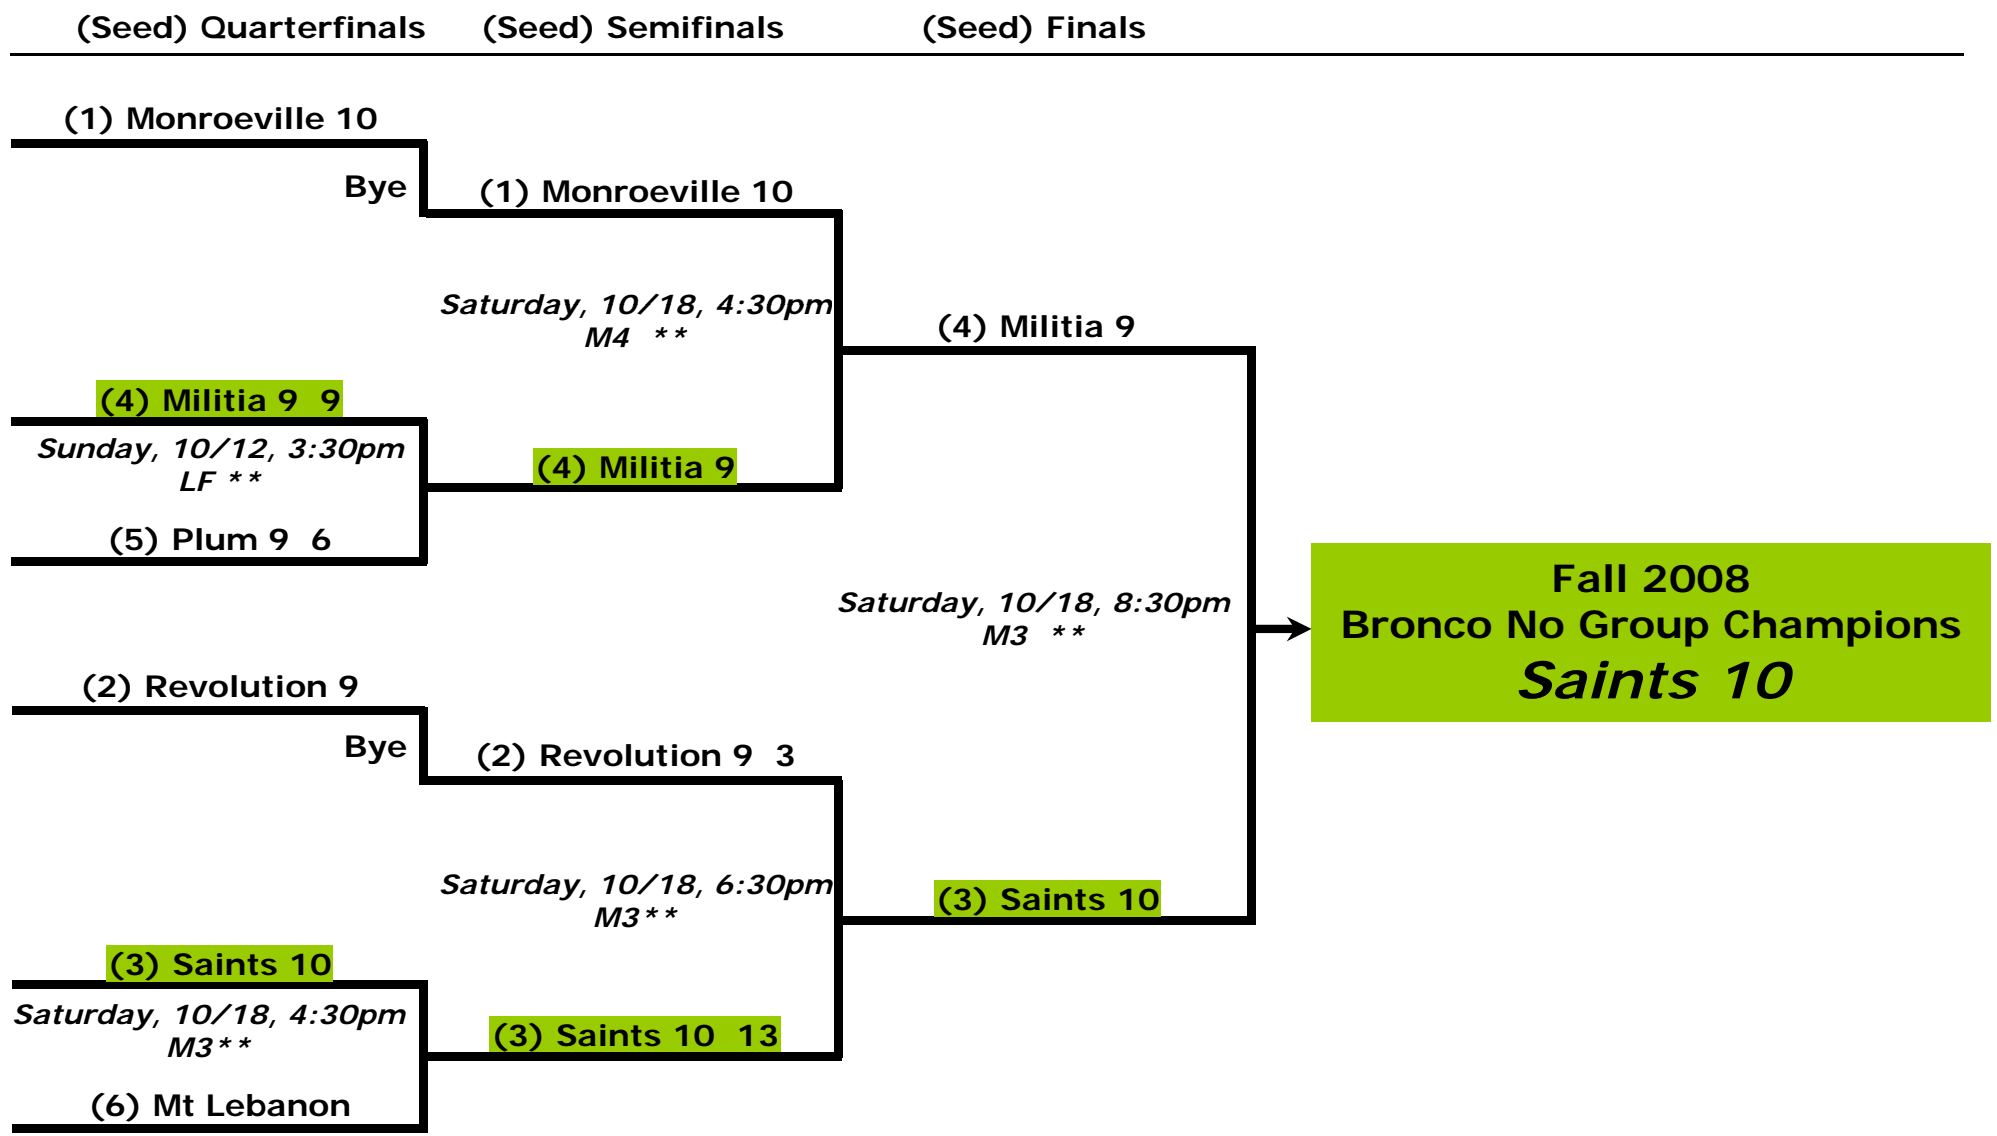

Fall 2008, Bronco No Group Playoffs

Page Last updated: 10/19/2008 10:11 AM

All match-ups are single elimination. All games are 7 innings. The higher seed will be the home team in all games.

** Rescheduled from previously posted date/time.