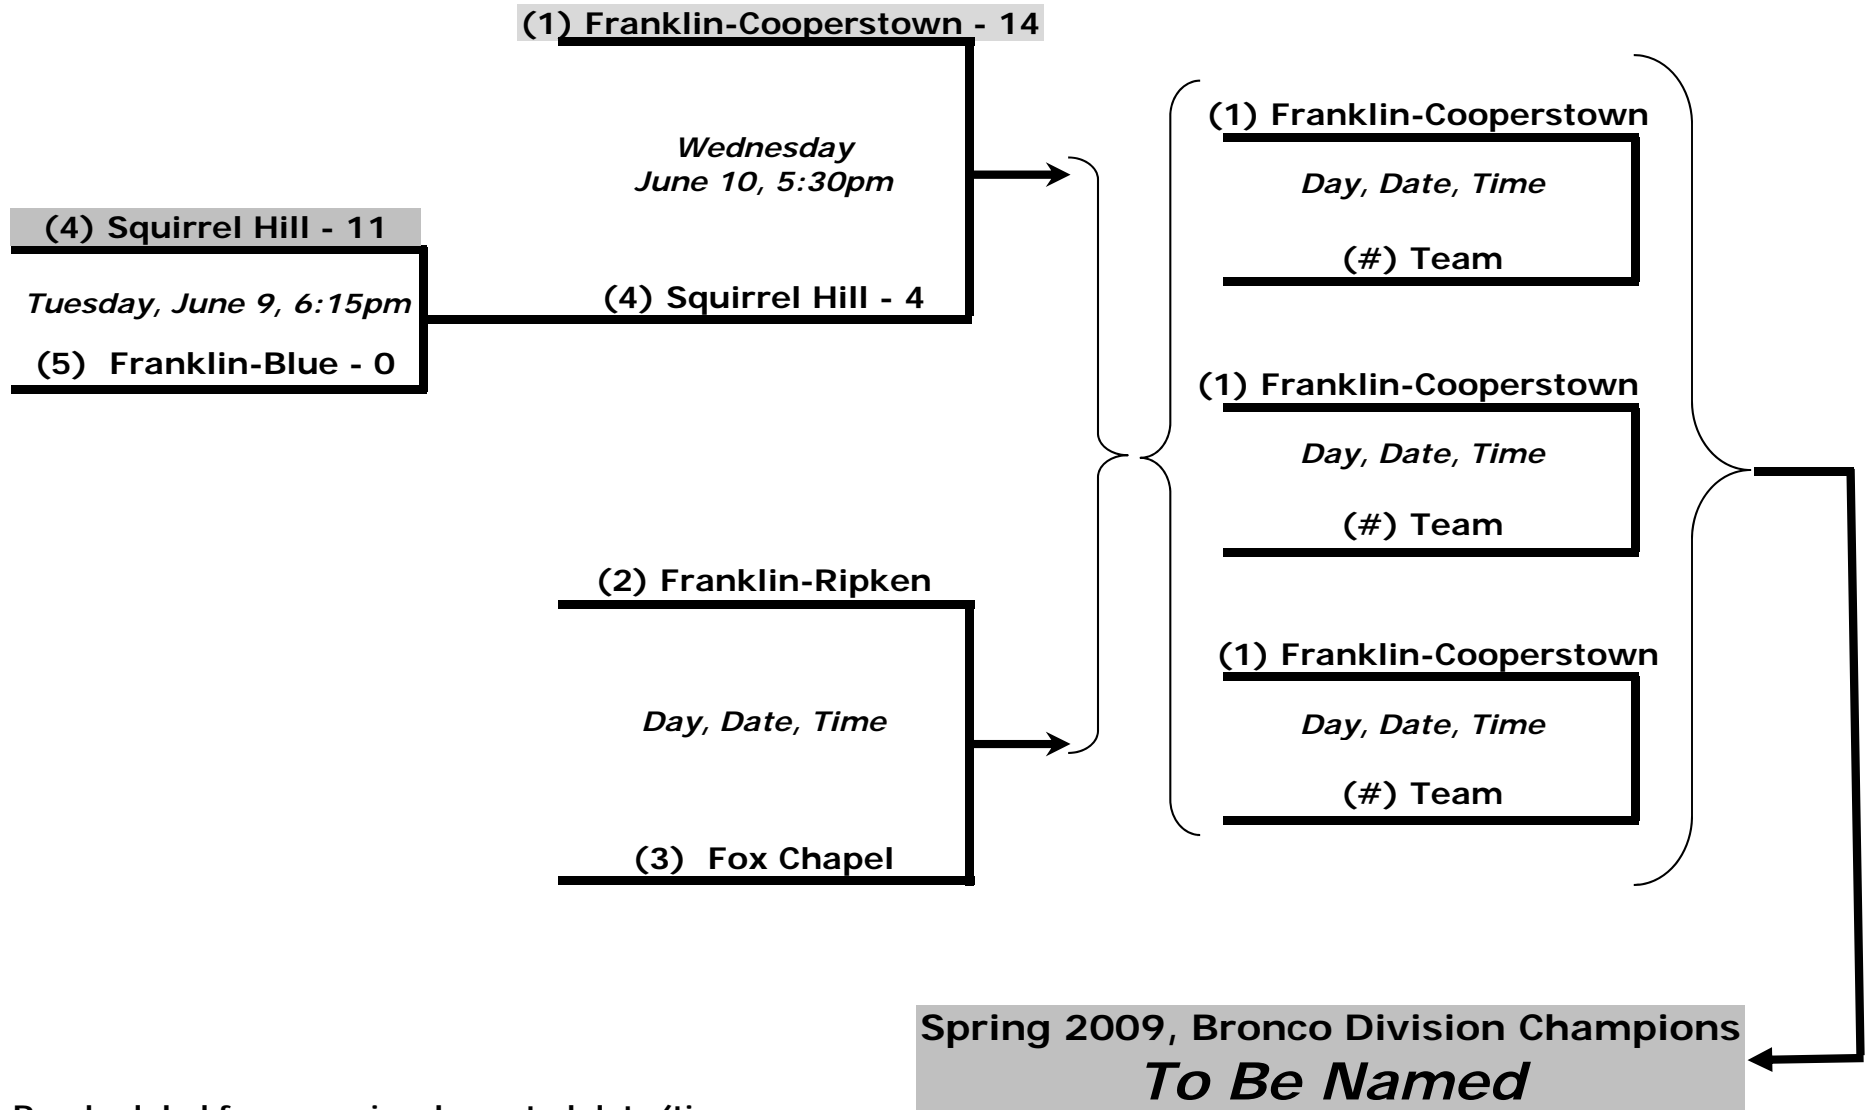

Spring 2009, Bronco Division Playoffs

Page Last updated: 6/11/2009 10:19 PM

All games will be played at **local fields**, especially **Lederman Field**. The finals will be best 2 of 3 games; all other match-ups are single elimination. All games are 6 innings. The higher seed (i.e., the lower number!) will be the home team in all games except game 2 of the finals.

(Seed) Quarterfinals Team **(Seed) Semifinals Team** **(Seed) World Series Team**

** Rescheduled from previously posted date/time.