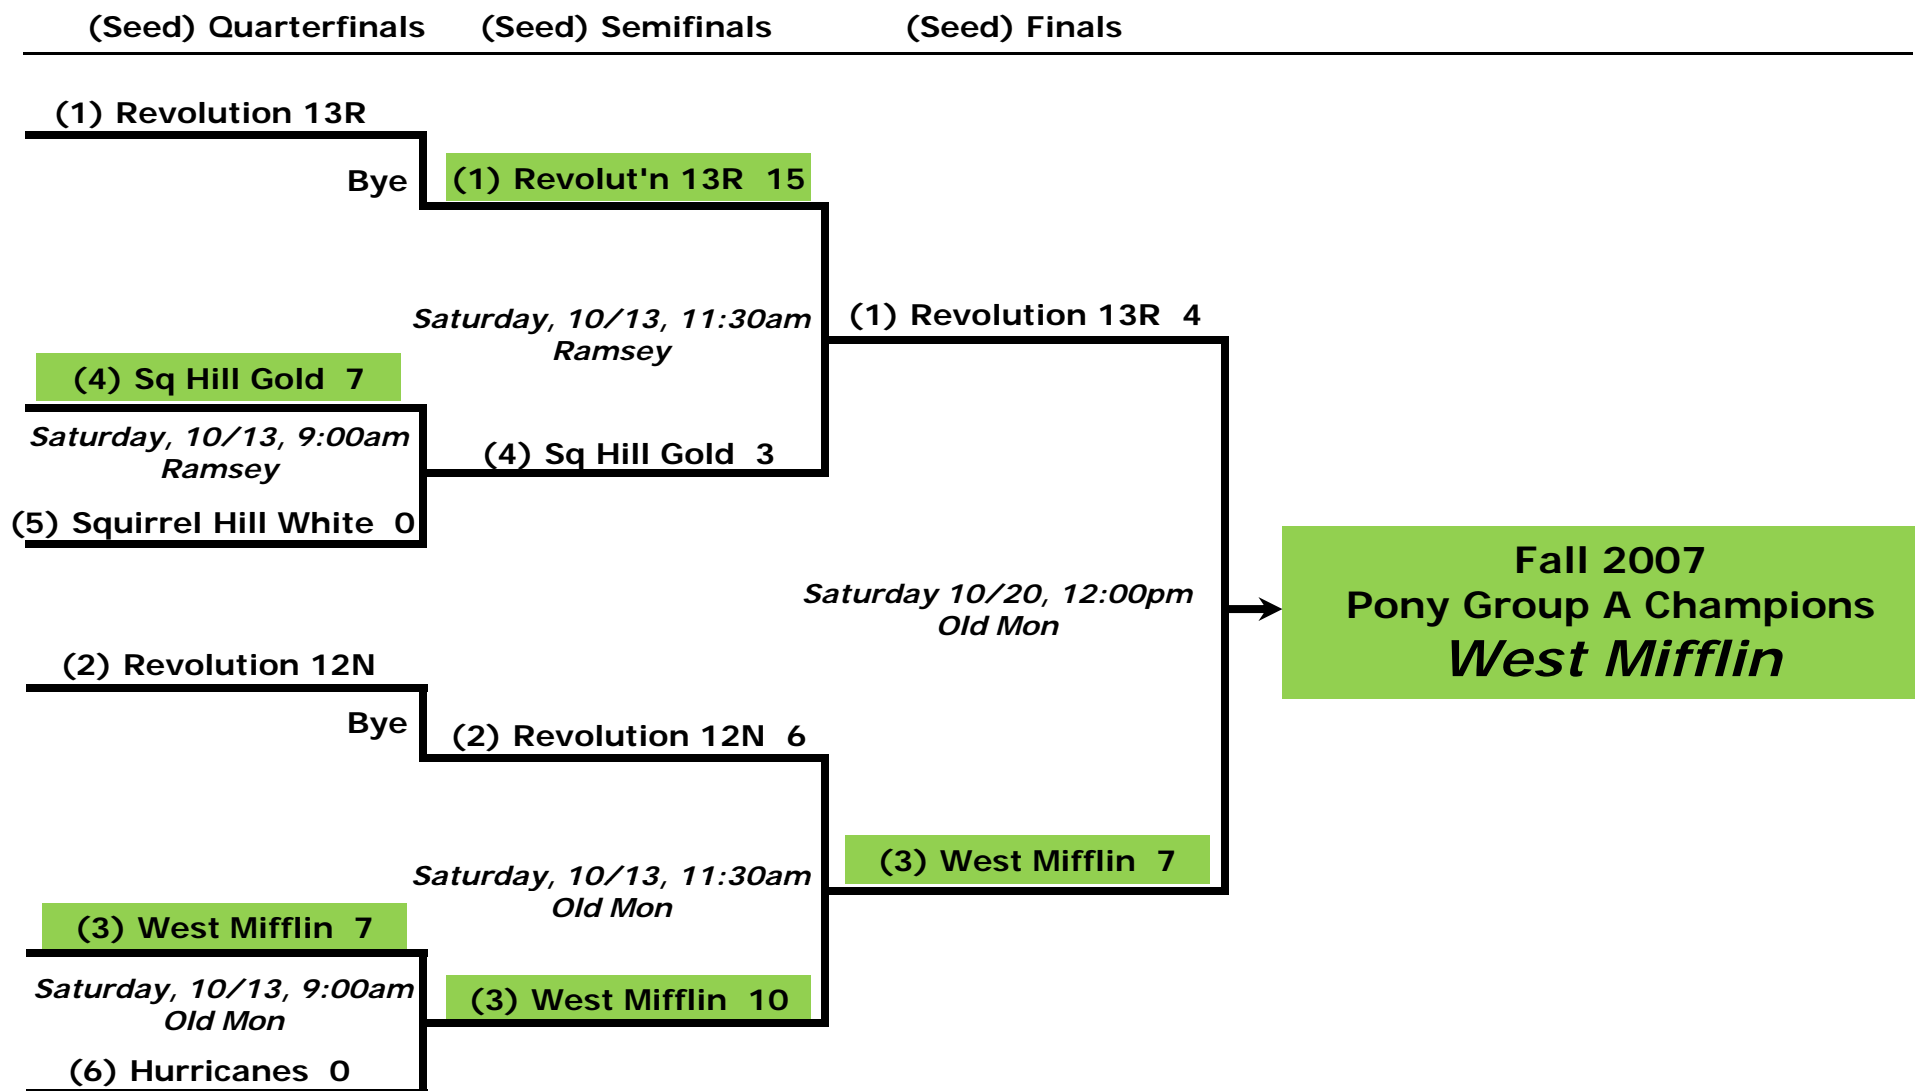

# Fall 2007, Pony Group A Playoffs

Page Last updated: 10/21/2007 7:14 AM

All match-ups are single elimination. All games are 7 innings. The higher seed will be the home team in all games.

\*\* Rescheduled from previously posted date/time.