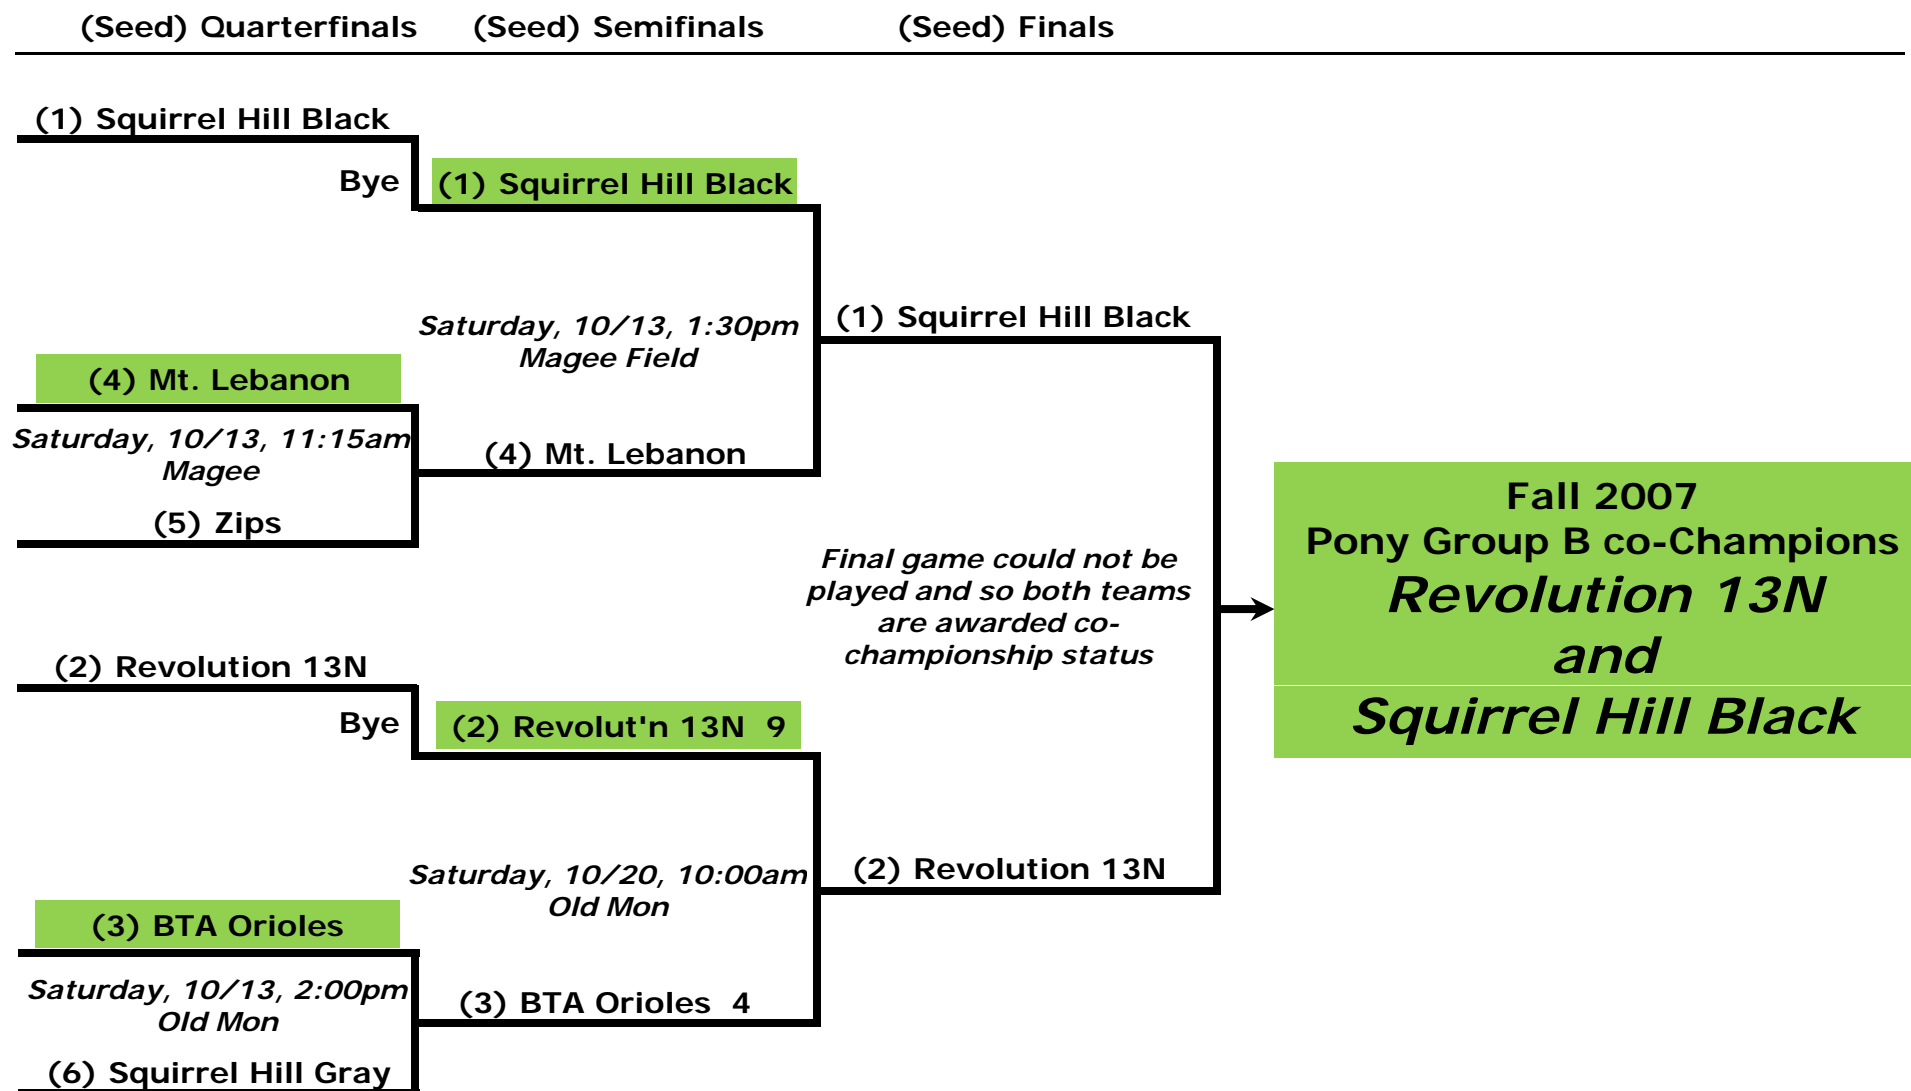

# Fall 2007, Pony Group B Playoffs

Page Last updated: 10/27/2007 3:35 PM

All match-ups are single elimination. All games are 7 innings. The higher seed will be the home team in all games.

\*\* Rescheduled from previously posted date/time.