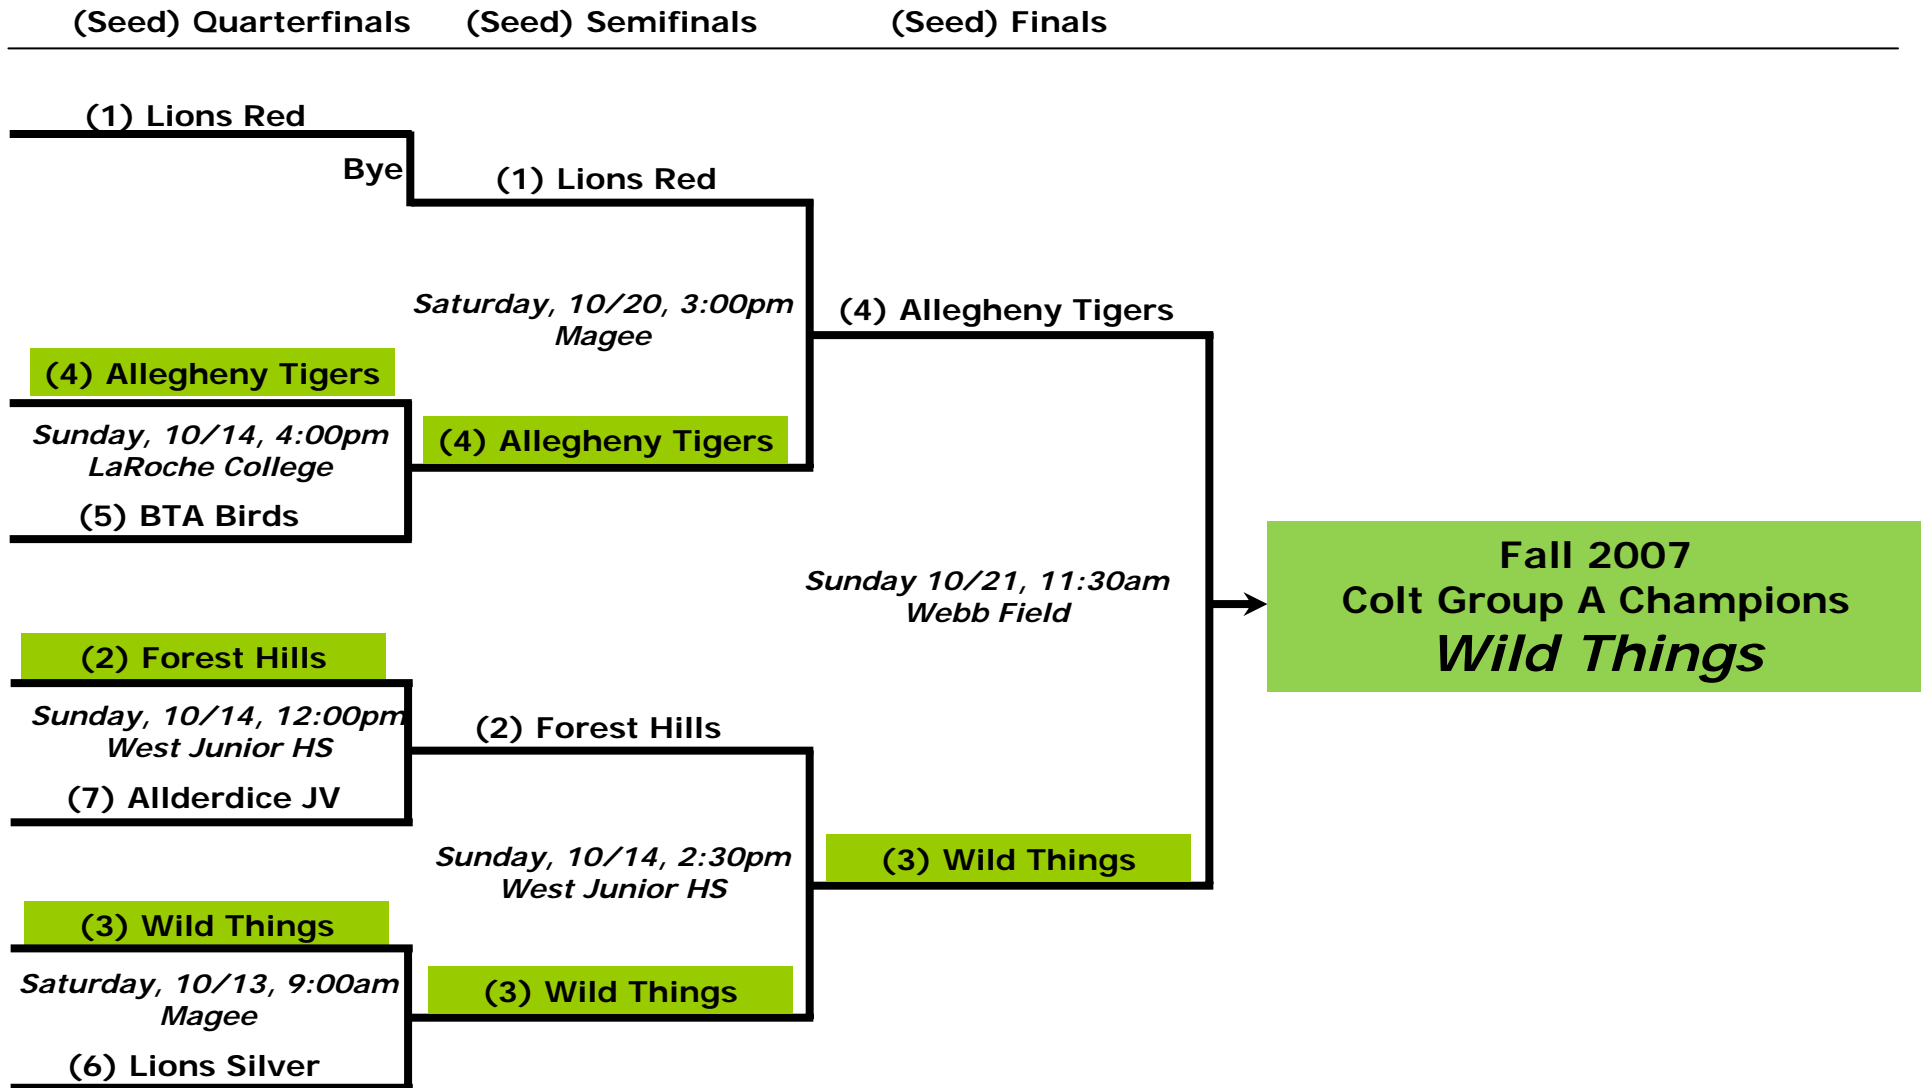

# Fall 2007, Colt Group A Playoffs

Page Last updated: 10/22/2007 2:03 PM

All match-ups are single elimination. All games are 7 innings. The higher seed will be the home team in all games.

\*\* Rescheduled from previously posted date/time.