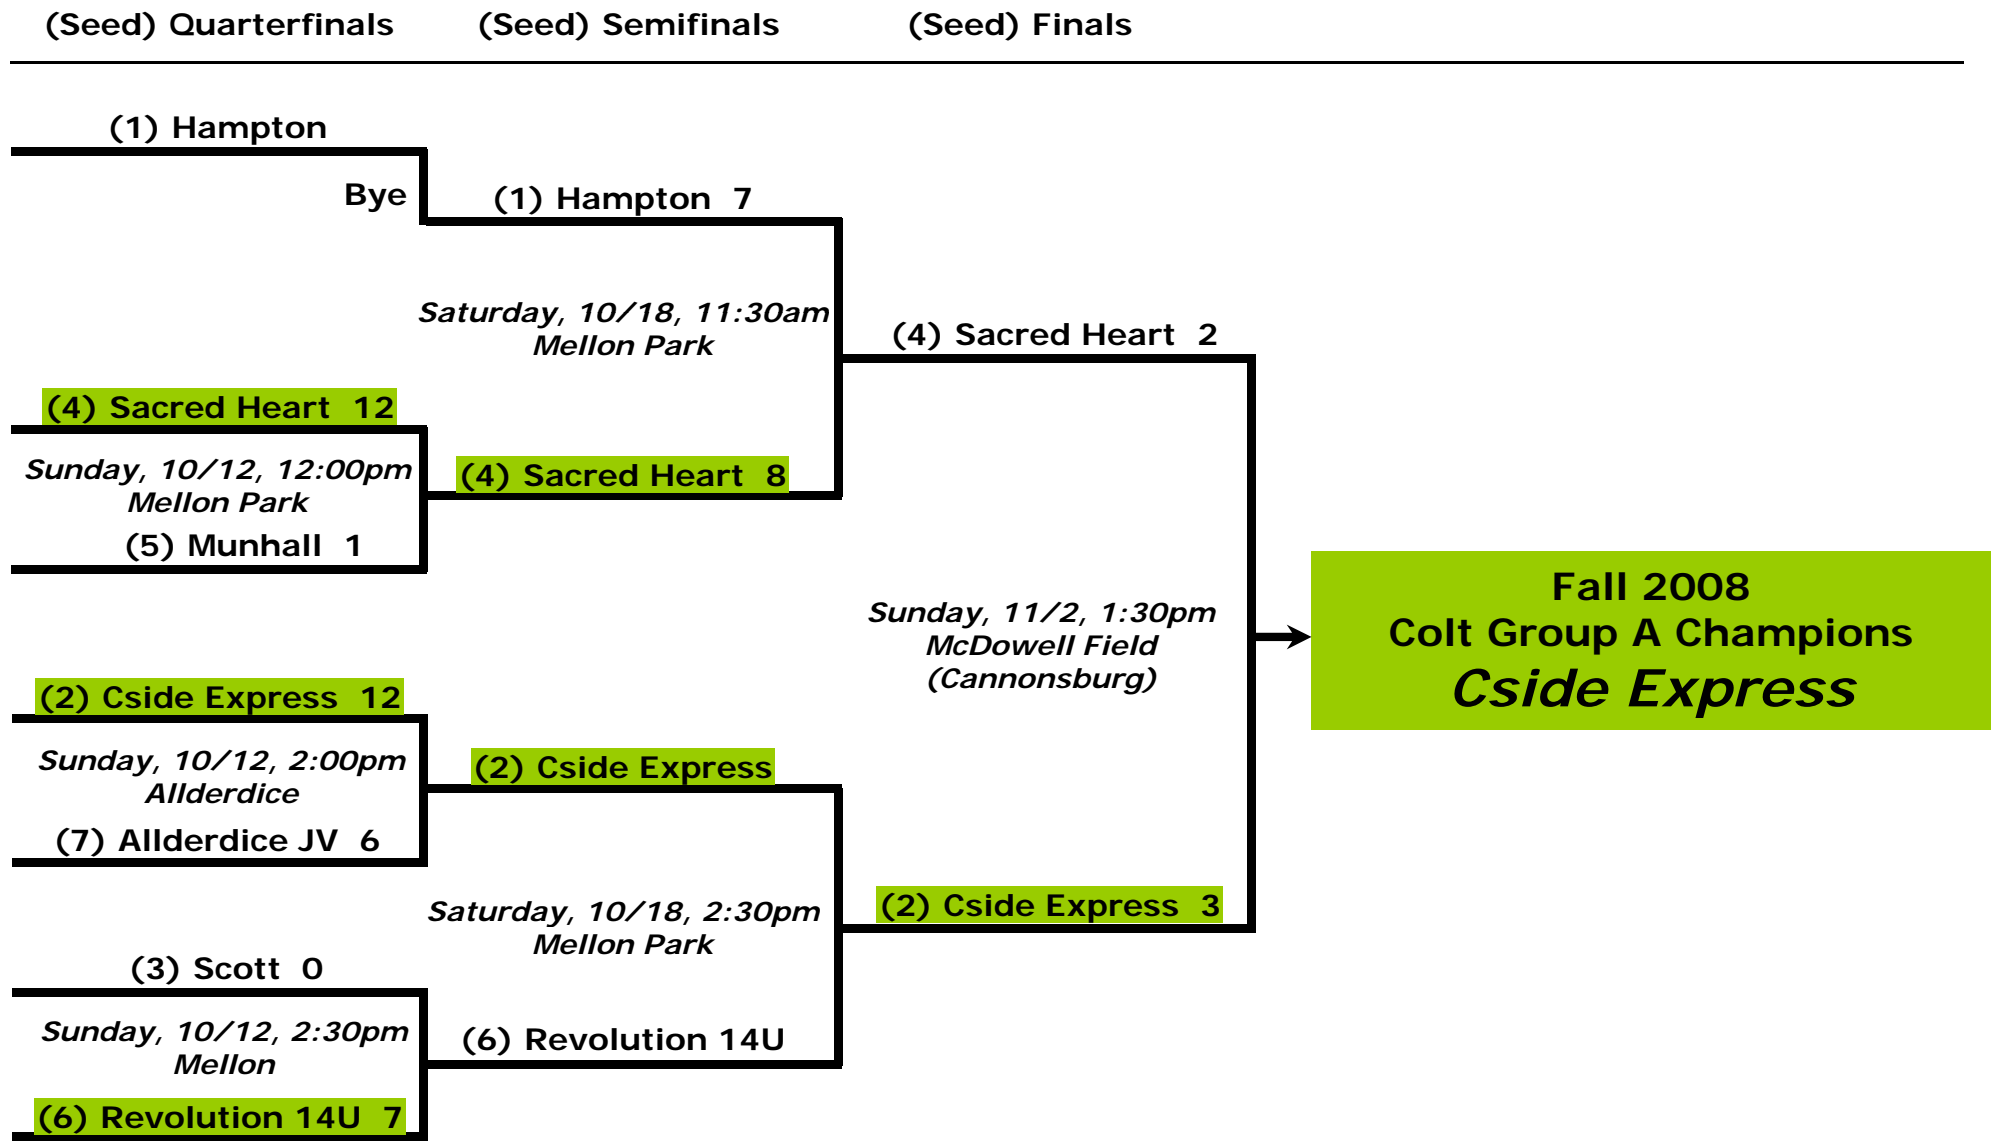

Fall 2008, Colt Group A Division Playoffs

Page Last updated: 11/2/2008 6:36 PM

All match-ups are single elimination. All games are 7 innings. The higher seed will be the home team in all games.

** Rescheduled from previously posted date/time.